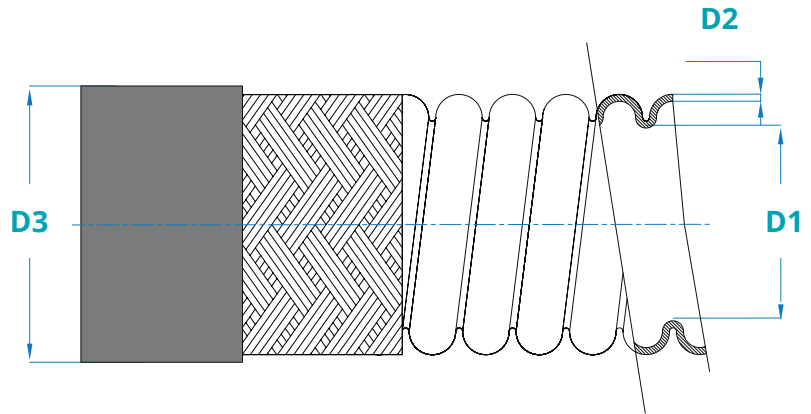

Heavy wall extruded Convolved hose with SS 304 Braid and EPDM cover used extensively through the process industry due to the self cleaning nature of the design of the hose through to the unique way the hose can be Lined through the fittings to make a completely bug free environment for applications where cleanliness is paramount. This also protects the fittings against corrosion in applications transferring aggressive media.

## PROPERTIES

<b>APPLICATION</b>	Used globally in applications that require the up most cleanliness and with its heavier wall it is more suited to the arduous applications found in the process plant industry. The EPDM Rubber cover makes the hose much more rugged and the hose can be put in even harsher external environments.
<b>DESIGN</b>	Medium wall convoluted Lantech tube with SS 304 Braid and a Vulcanised EPDM Rubber cover
<b>INNER LAYER</b>	Helically convoluted medium wall Lantech tube
<b>OUTER LAYER</b>	SS 304 Braid and EPDM Vulcanised Rubber (Vacuum wire can also be added)
<b>TEMP MIN</b>	-60°C
<b>TEMP MAX</b>	+260°C
<b>MATERIAL</b>	Lantech according to "ISO12086, Part1. Lantech-E.P.D.M 1.61.C.E.4_12"