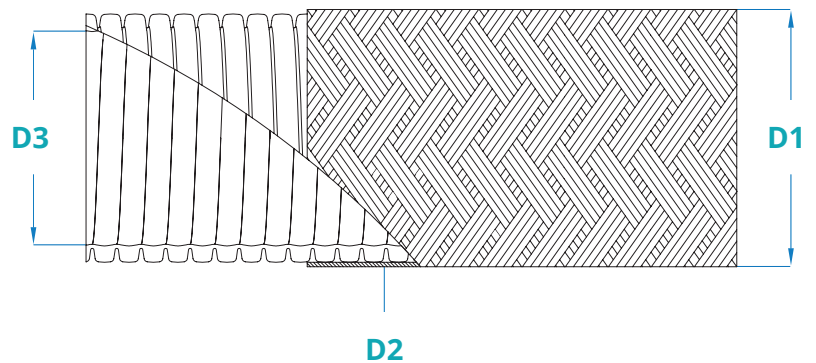

SERIES **SC** is a super flexible, Smoothbore Convoluted PTFE hose. When space and flexibility are an issue but a smoothbore is a must for an uninterrupted flow and ease of cleaning, it is the ultimate problem solver.

Available with FDA approved Natural (GP) or Anti-static (AS) PTFE tubes. PTFE lined 'Flared/ Tafted' fittings to improve cleanliness, remove bug traps and improve the ability to clean in place. SERIES **SC** can be supplied with a Stainless steel 304 / 316, or Polypropylene braid, EPDM & Silicone rubber covers.

PROPERTIES

| | | | |
|--------------------|---|-----------------|--------|
| APPLICATION | Used globally in applications that require the up most cleanliness and with its Smoothbore Convoluted liner and heavier wall it is more suited to the arduous applications found in the process plant industries – Pharmaceutical, Bio-pharm, Chemical, Food & Beverage & Clean environments. The Silicone cover enables the hose to be cleaned externally adding to the hygienic nature of certain applications. | | |
| DESIGN | Smoothbore convoluted PTFE tube with SS 304 / 316 braid and Silicone cover – WHITE / BLUE / YELLOW / RED | | |
| INNER LAYER | Natural (GP) or Anti-static (AS) smoothbore convoluted PTFE tube | | |
| OUTER LAYER | SS 304 / 316 braid and Silicone cover – WHITE / BLUE / YELLOW / RED (34 = Stainless Steel 304 Grade / 36 = Stainless Steel 316 Grade) | | |
| TEMP MIN | -73°C | TEMP MAX | +204°C |
| MATERIAL | PTFE according to 'ASTM D4895, TYPE 1, GRADE 4, CLASS B' & 'ASTM D4895, TYPE 1, GRADE 3, CLASS B' | | |